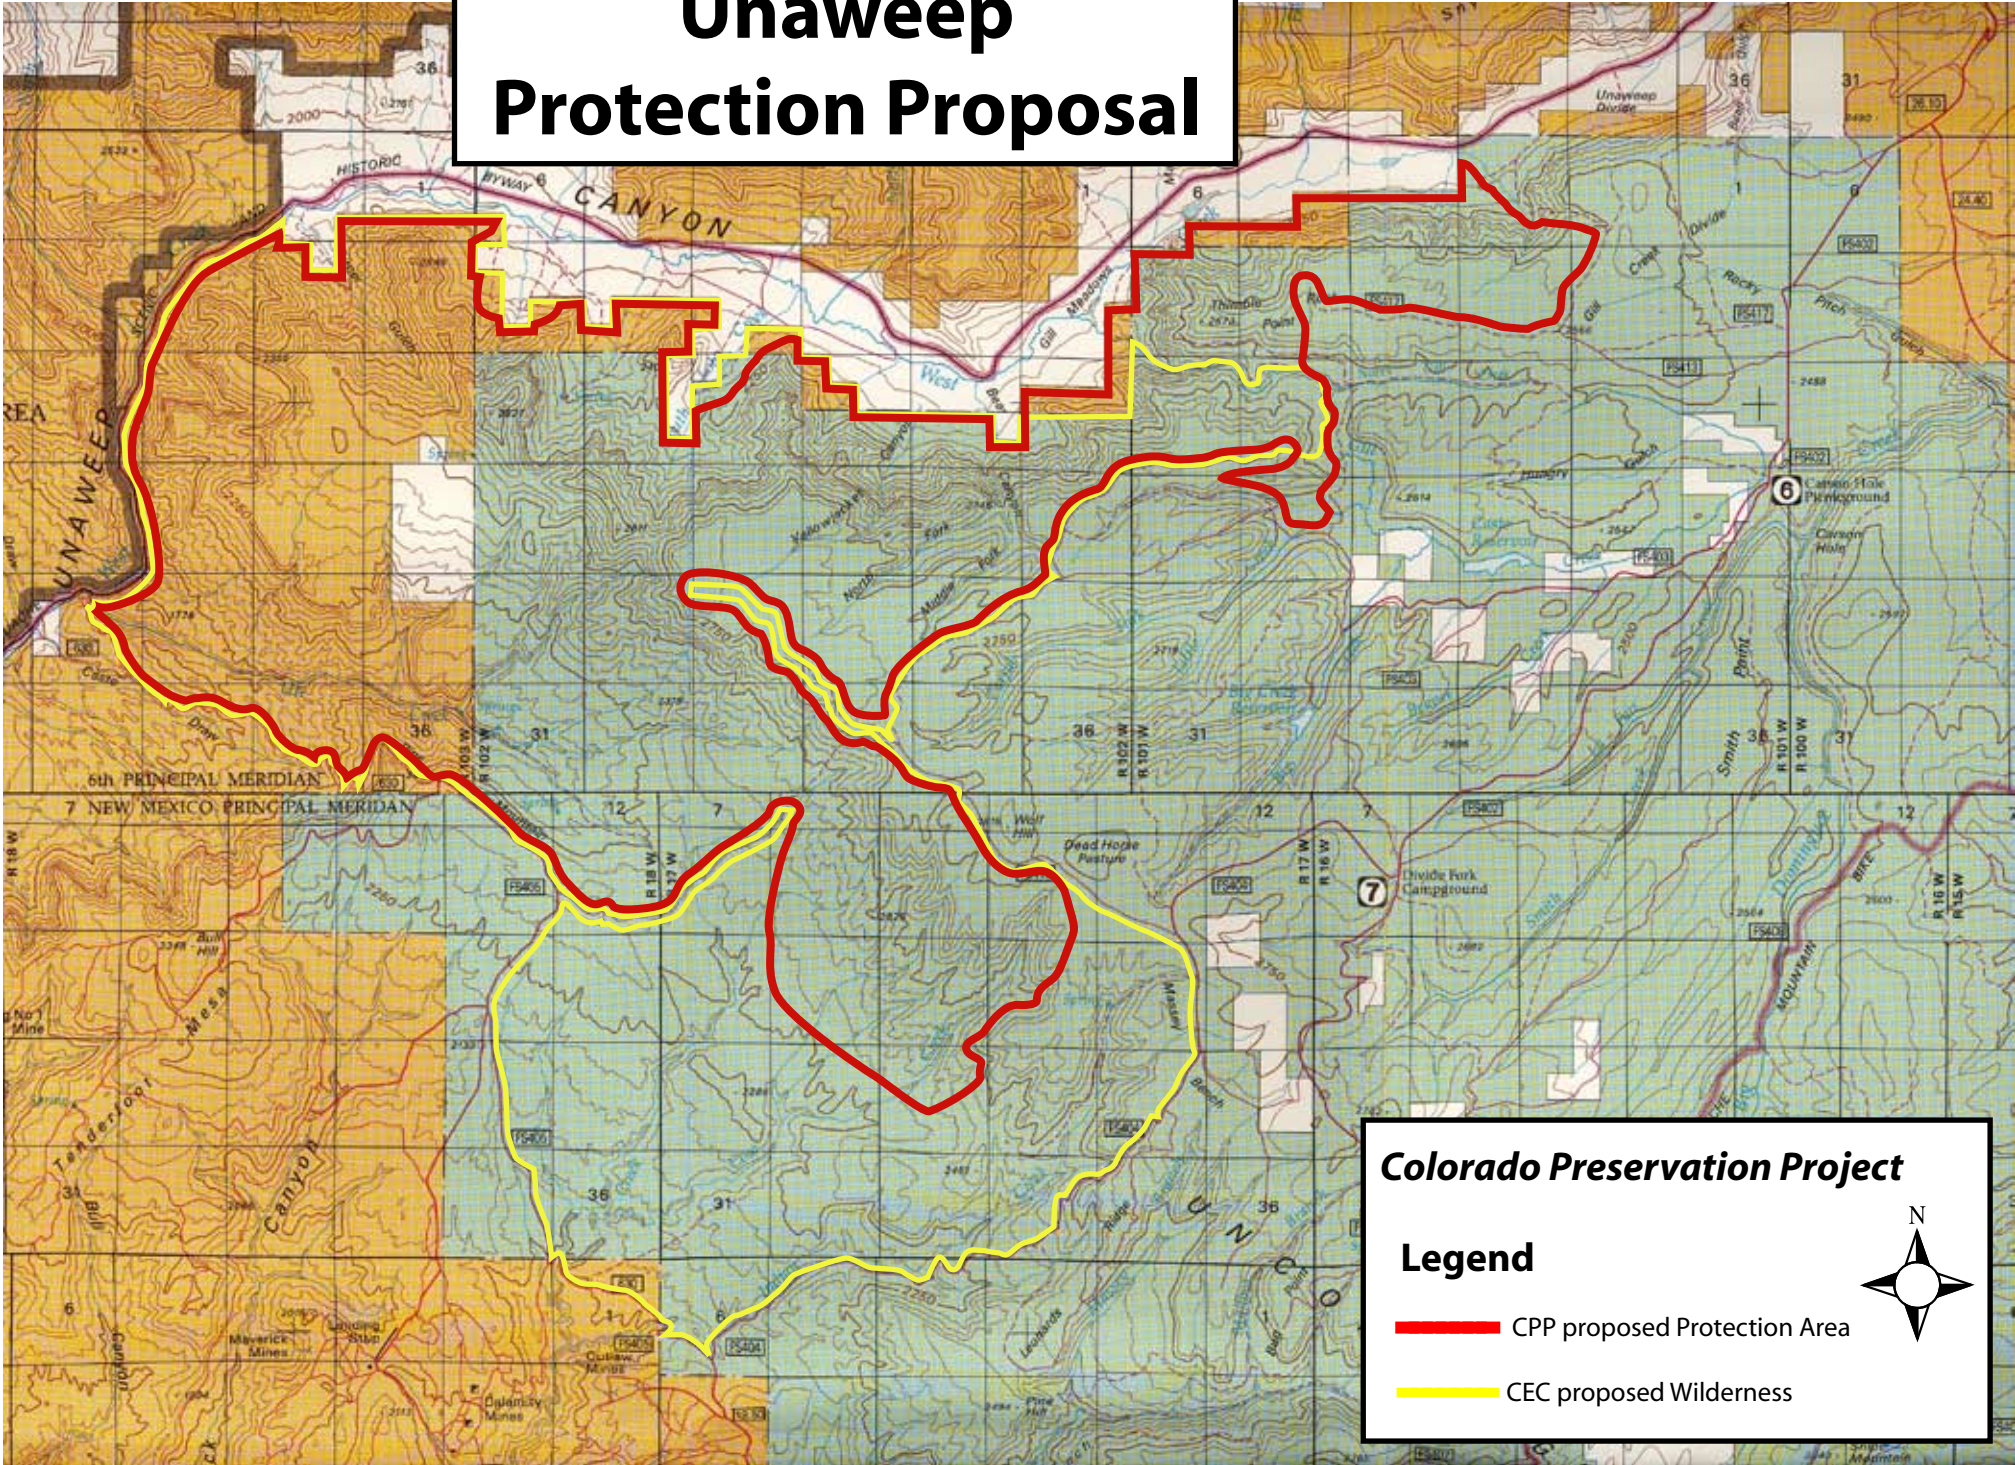

UnawEEP Protection Proposal

Colorado Preservation Project

Legend

- CPP proposed Protection Area
- CEC proposed Wilderness