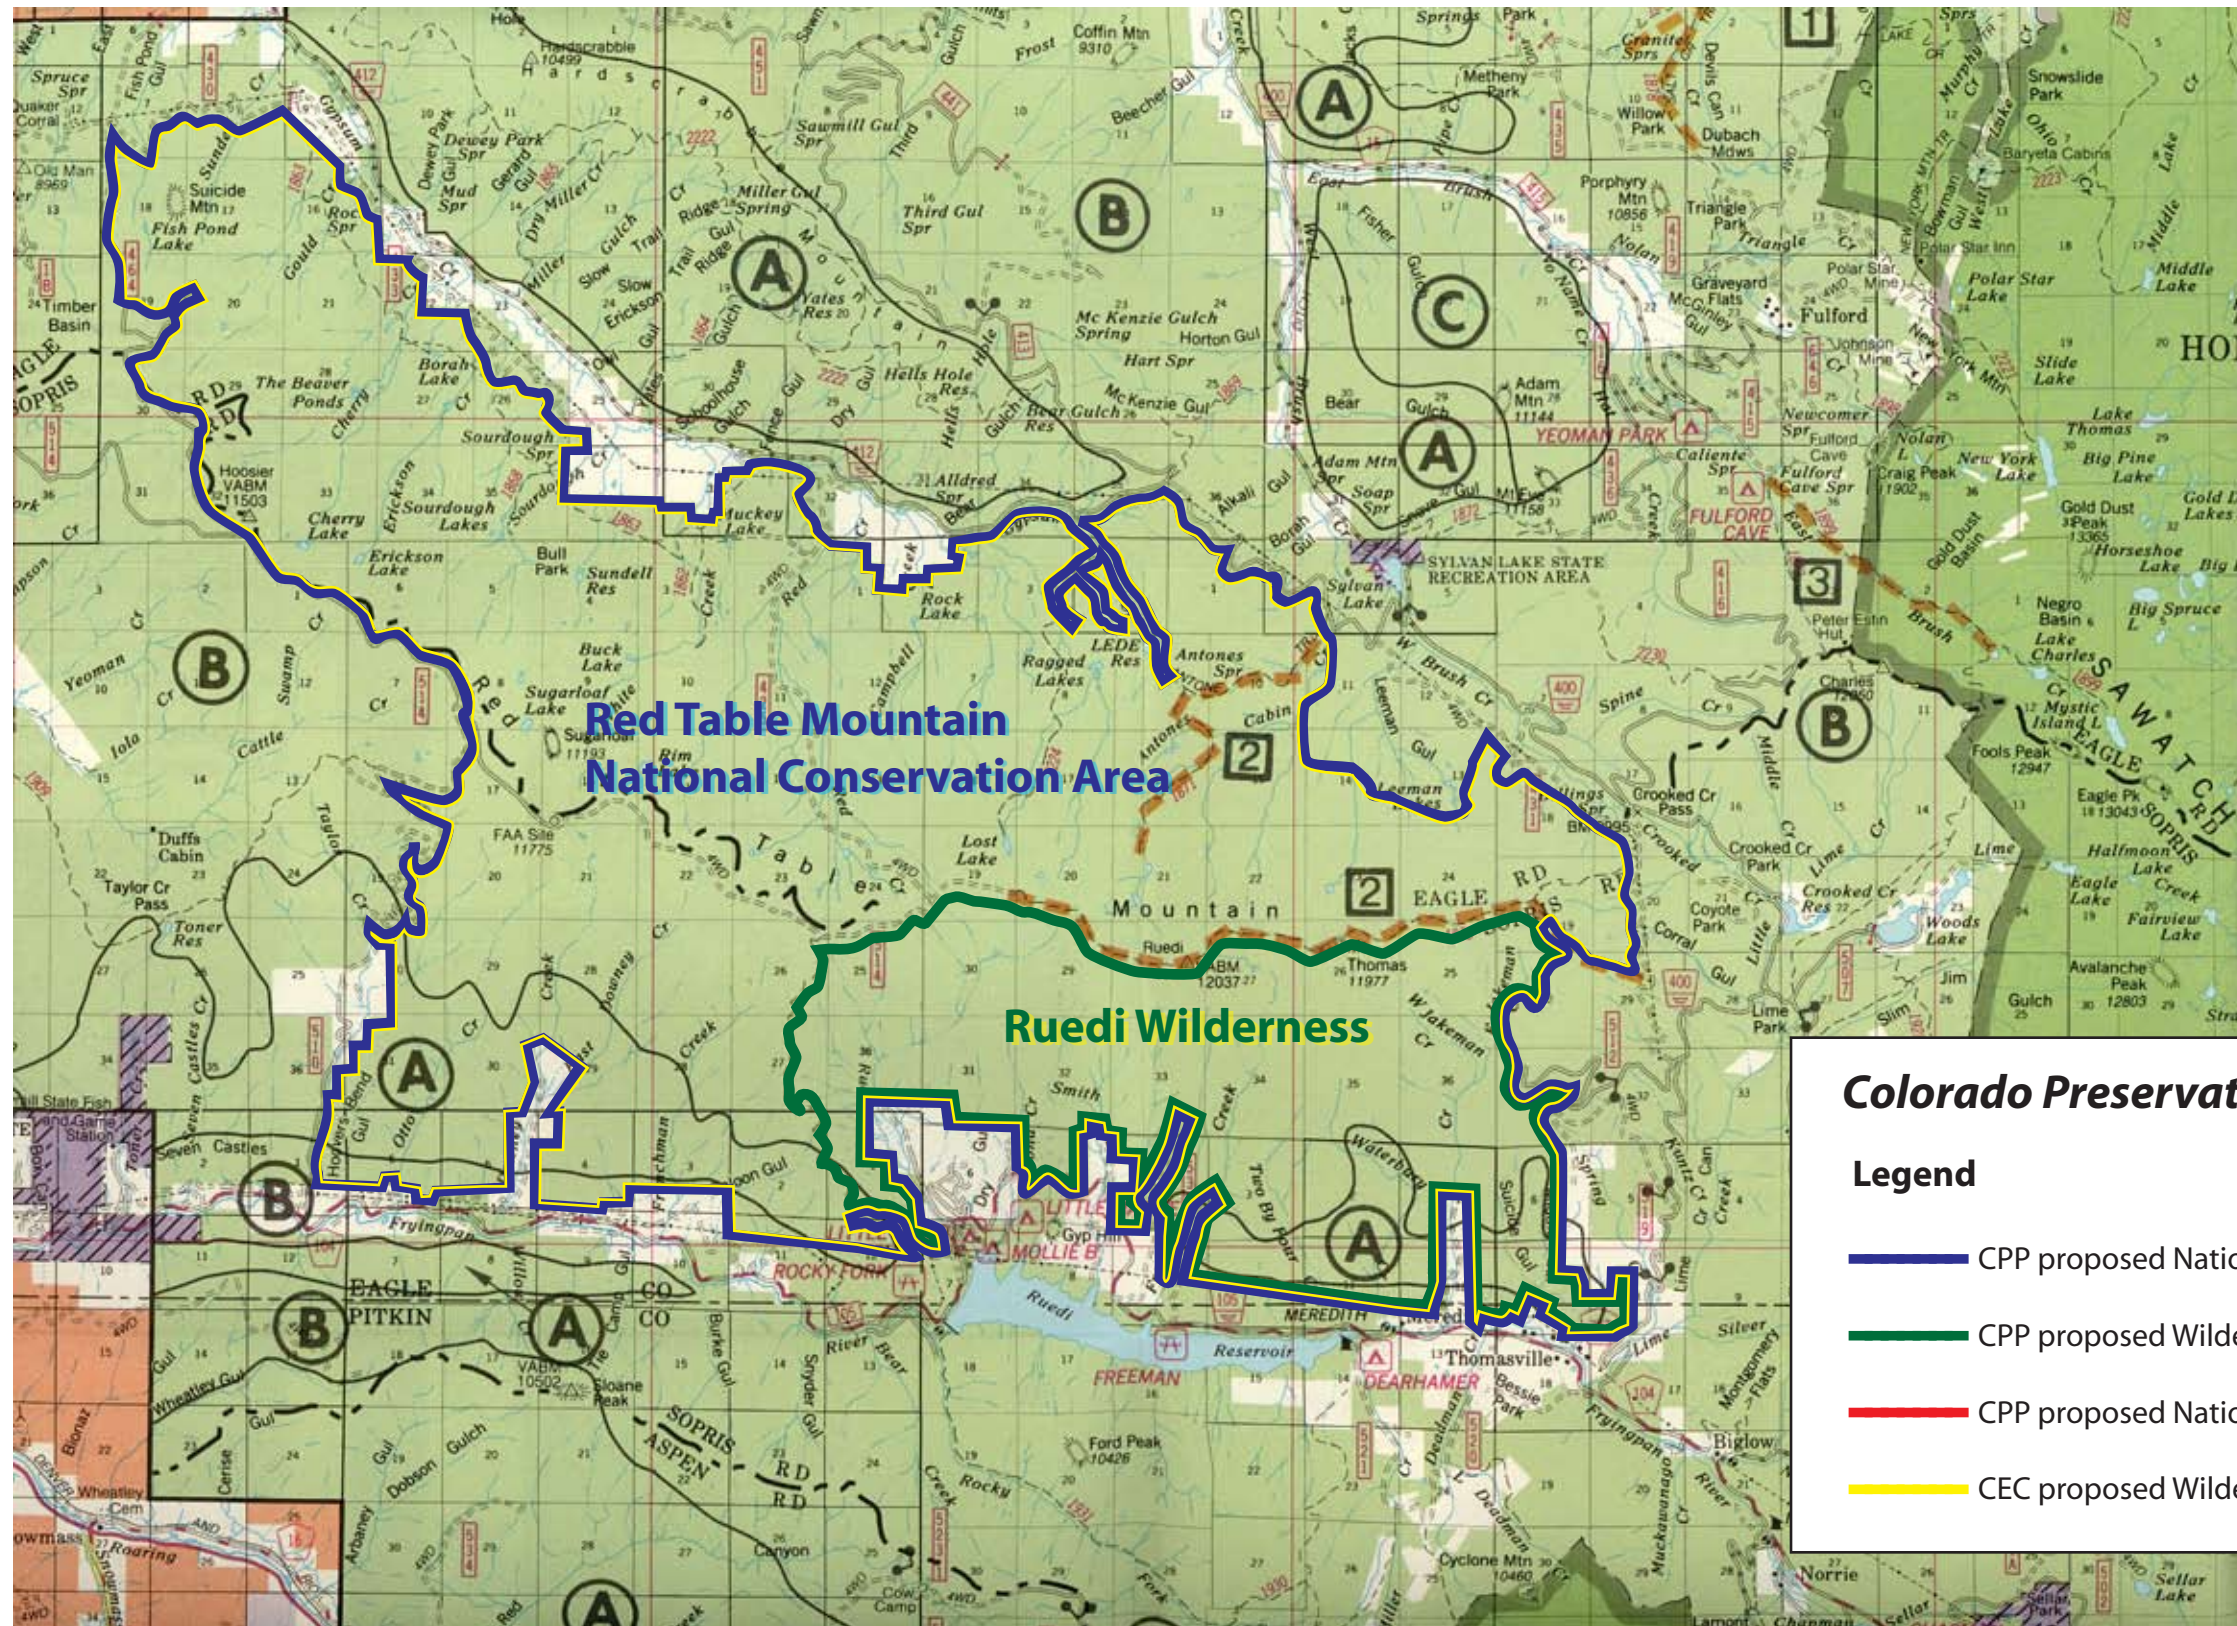

Red Table Mountain Proposed Protection Plan

Colorado Preservation Project

Legend

- CPP proposed National Conservation Area
- CPP proposed Wilderness
- CPP proposed National Protection Area
- CEC proposed Wilderness