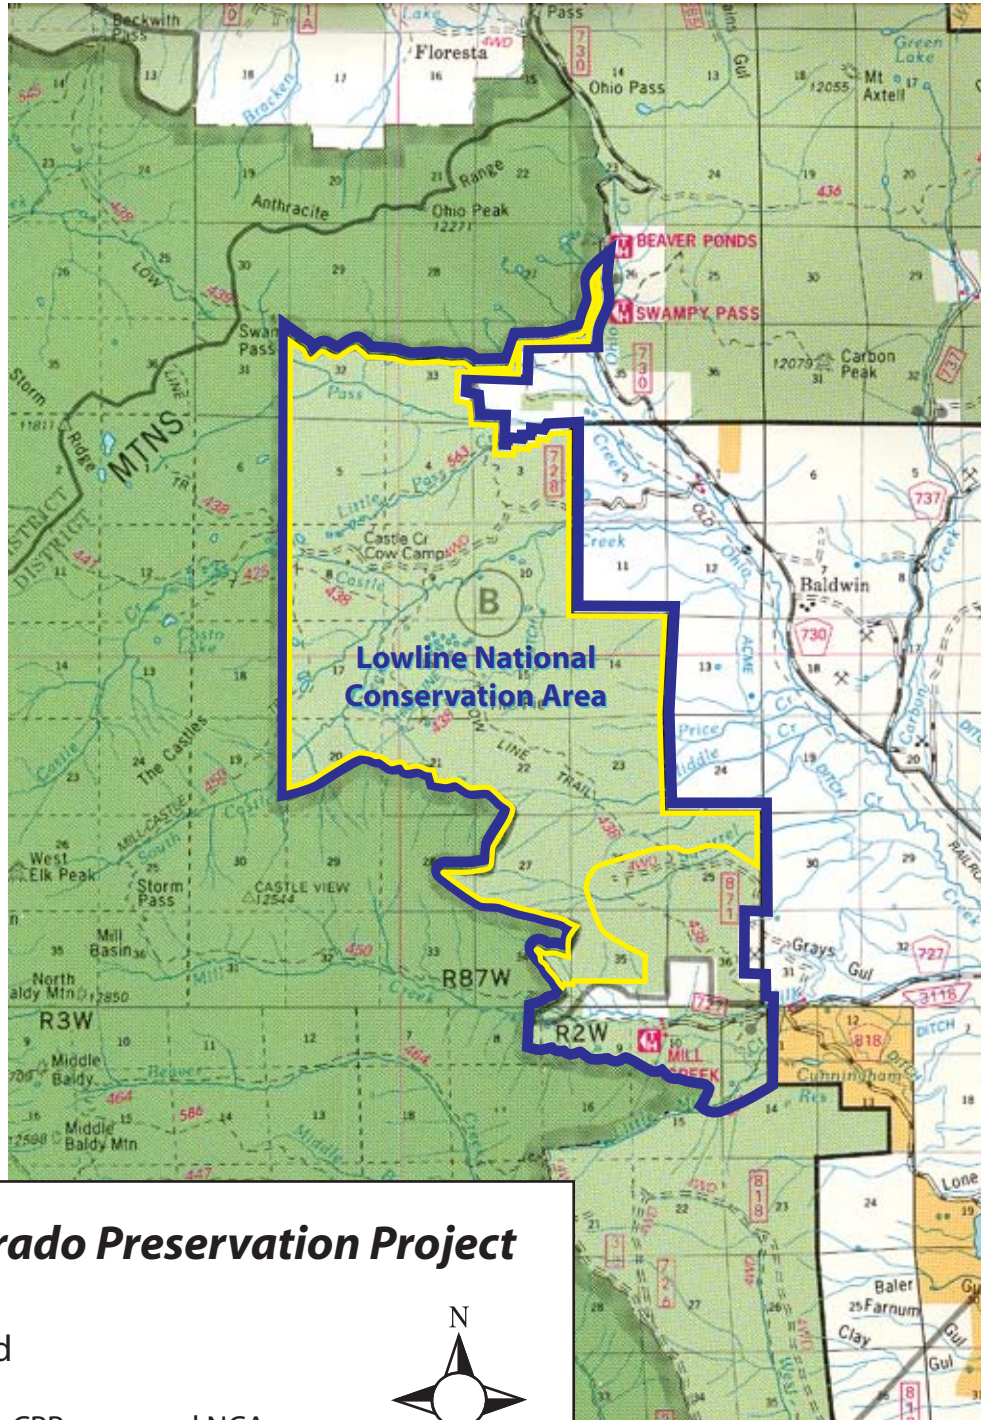

Lowline National Conservation Area

Colorado Preservation Project

Legend

— CPP proposed NCA

— HCCA proposed Wilderness