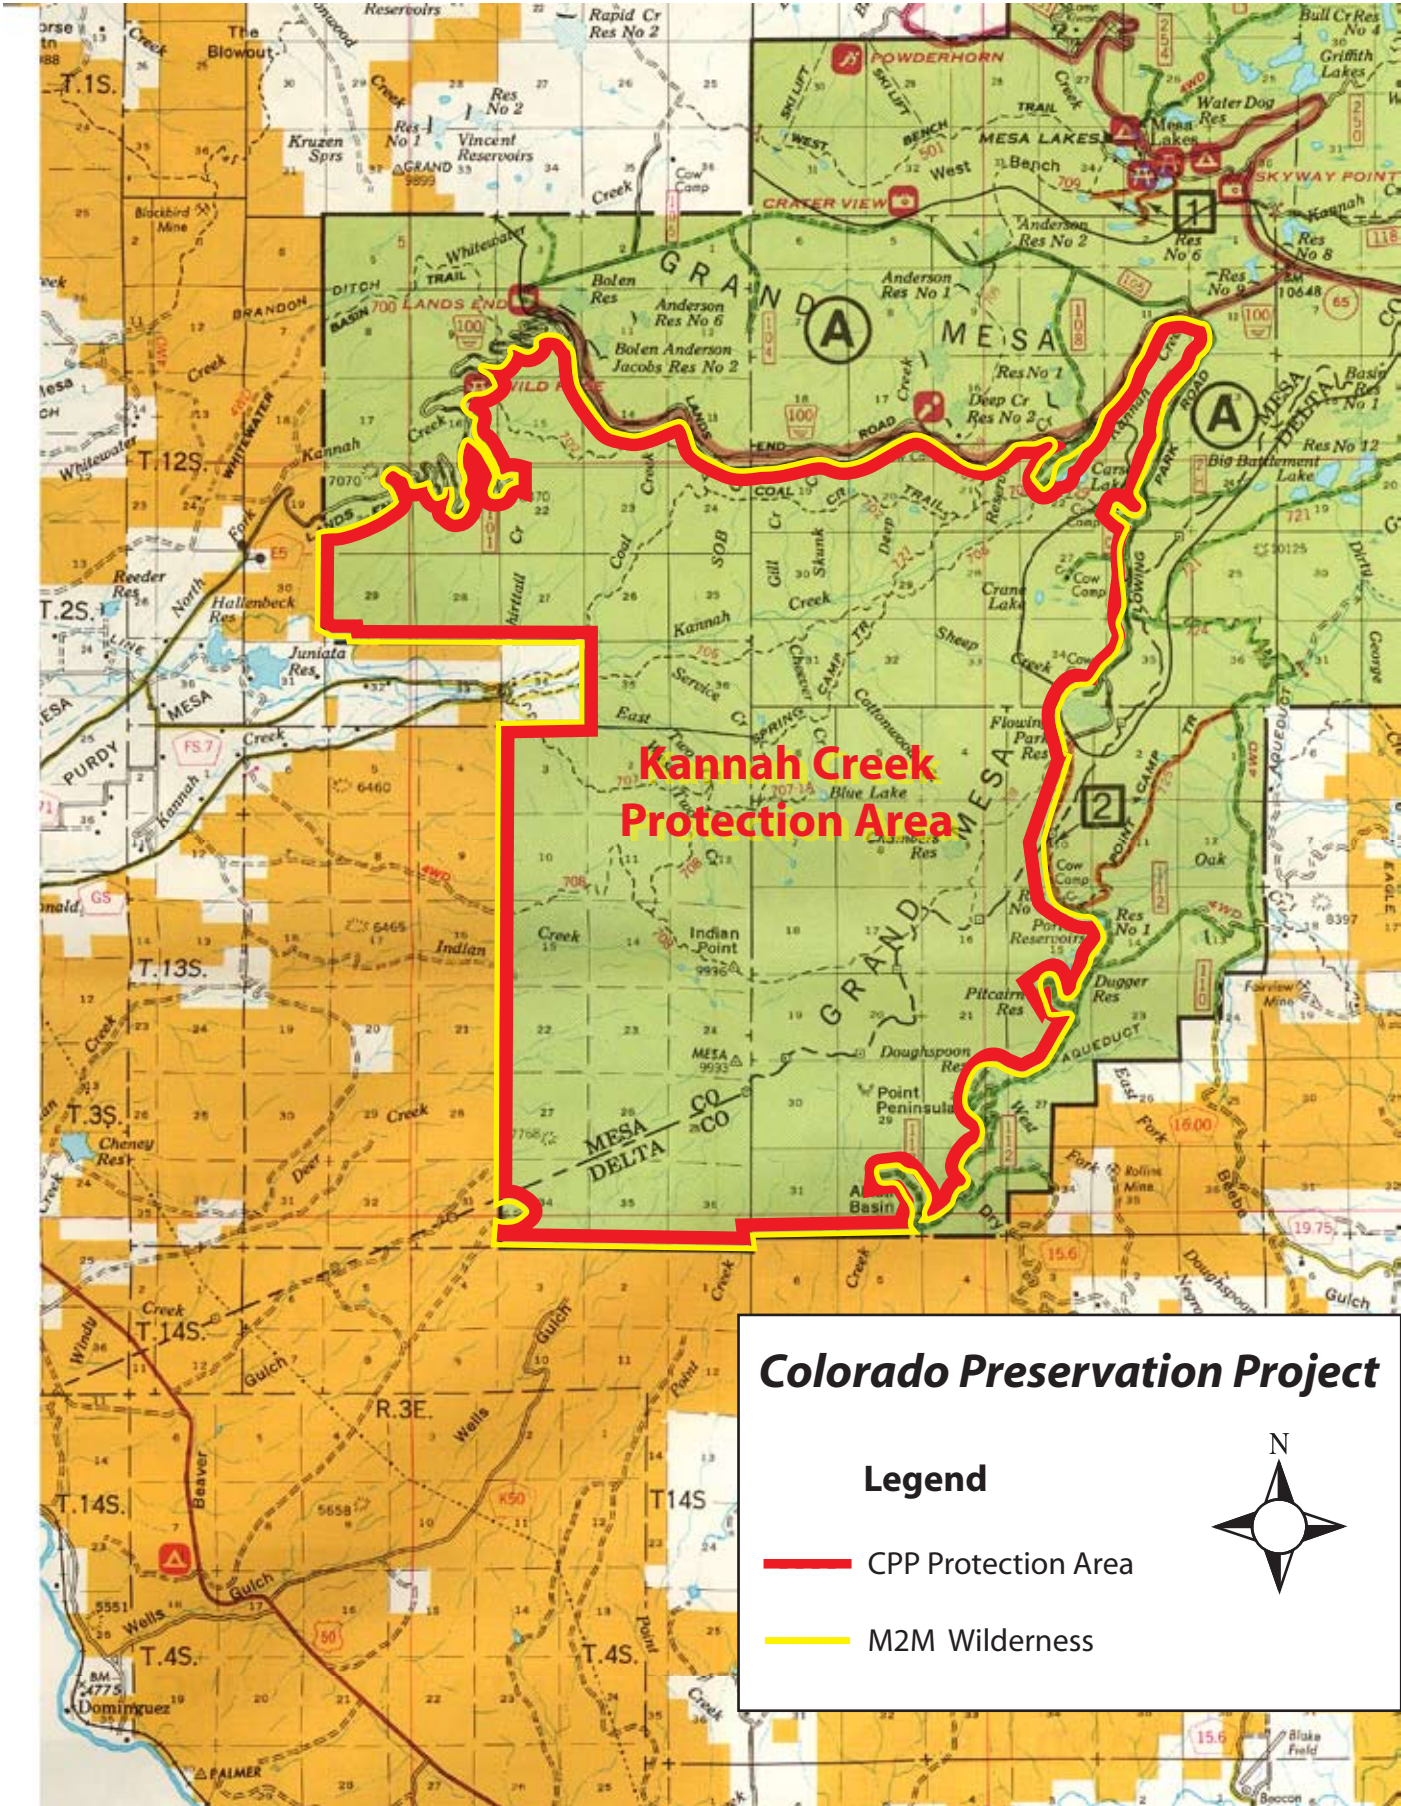

Kannah Creek Protection Area

Colorado Preservation Project

Legend

- CPP Protection Area
- M2M Wilderness