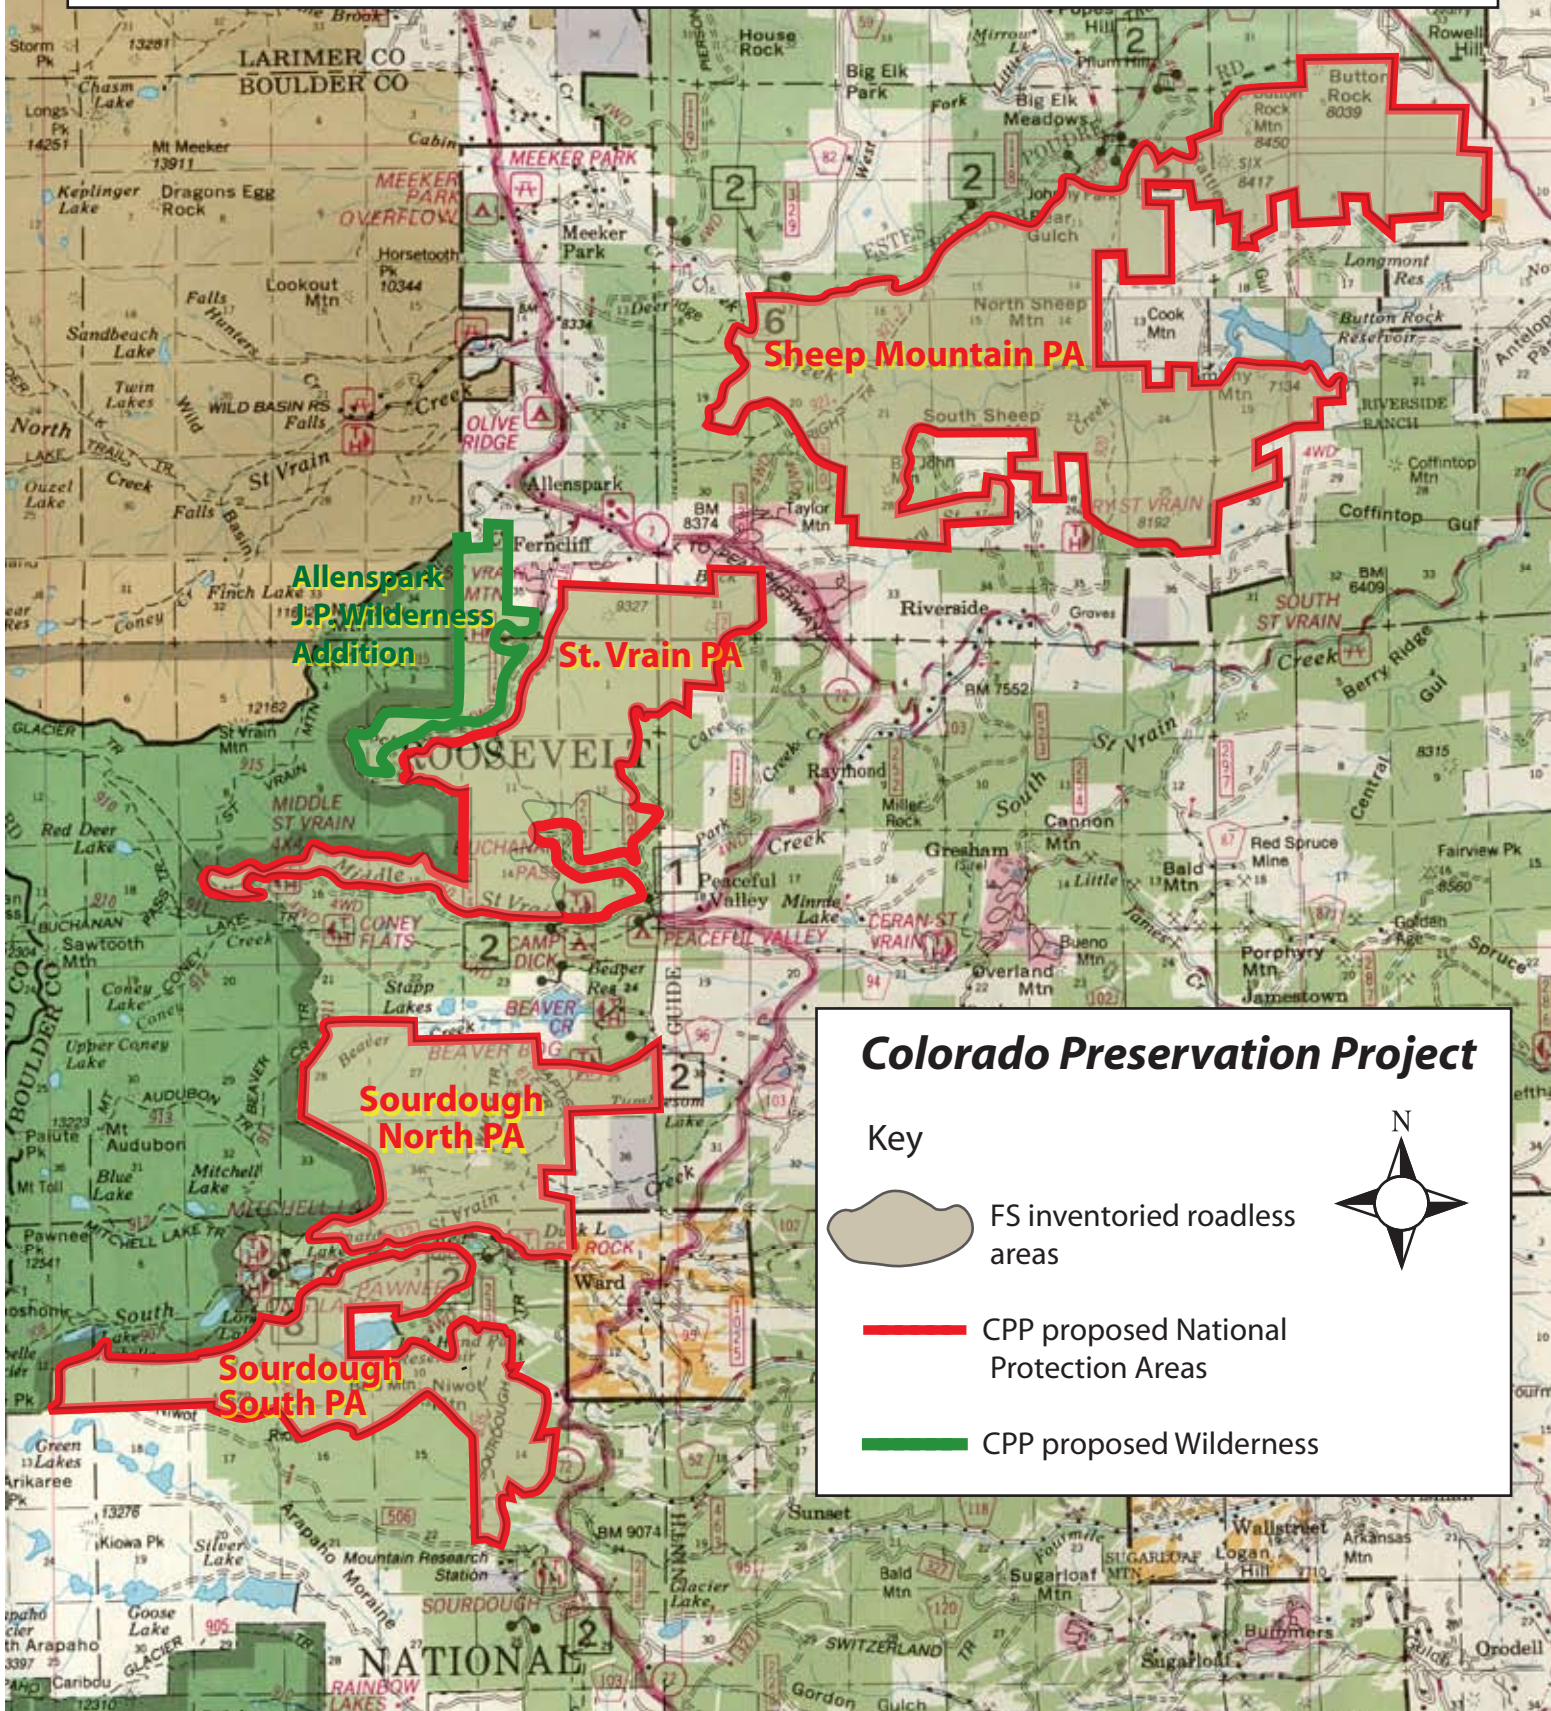

Protection Plan for Allenspark, Sheep Mtn, & Sourdough Areas

West Boulder County

Colorado Preservation Project

Key

-  FS inventoried roadless areas
-  CPP proposed National Protection Areas
-  CPP proposed Wilderness