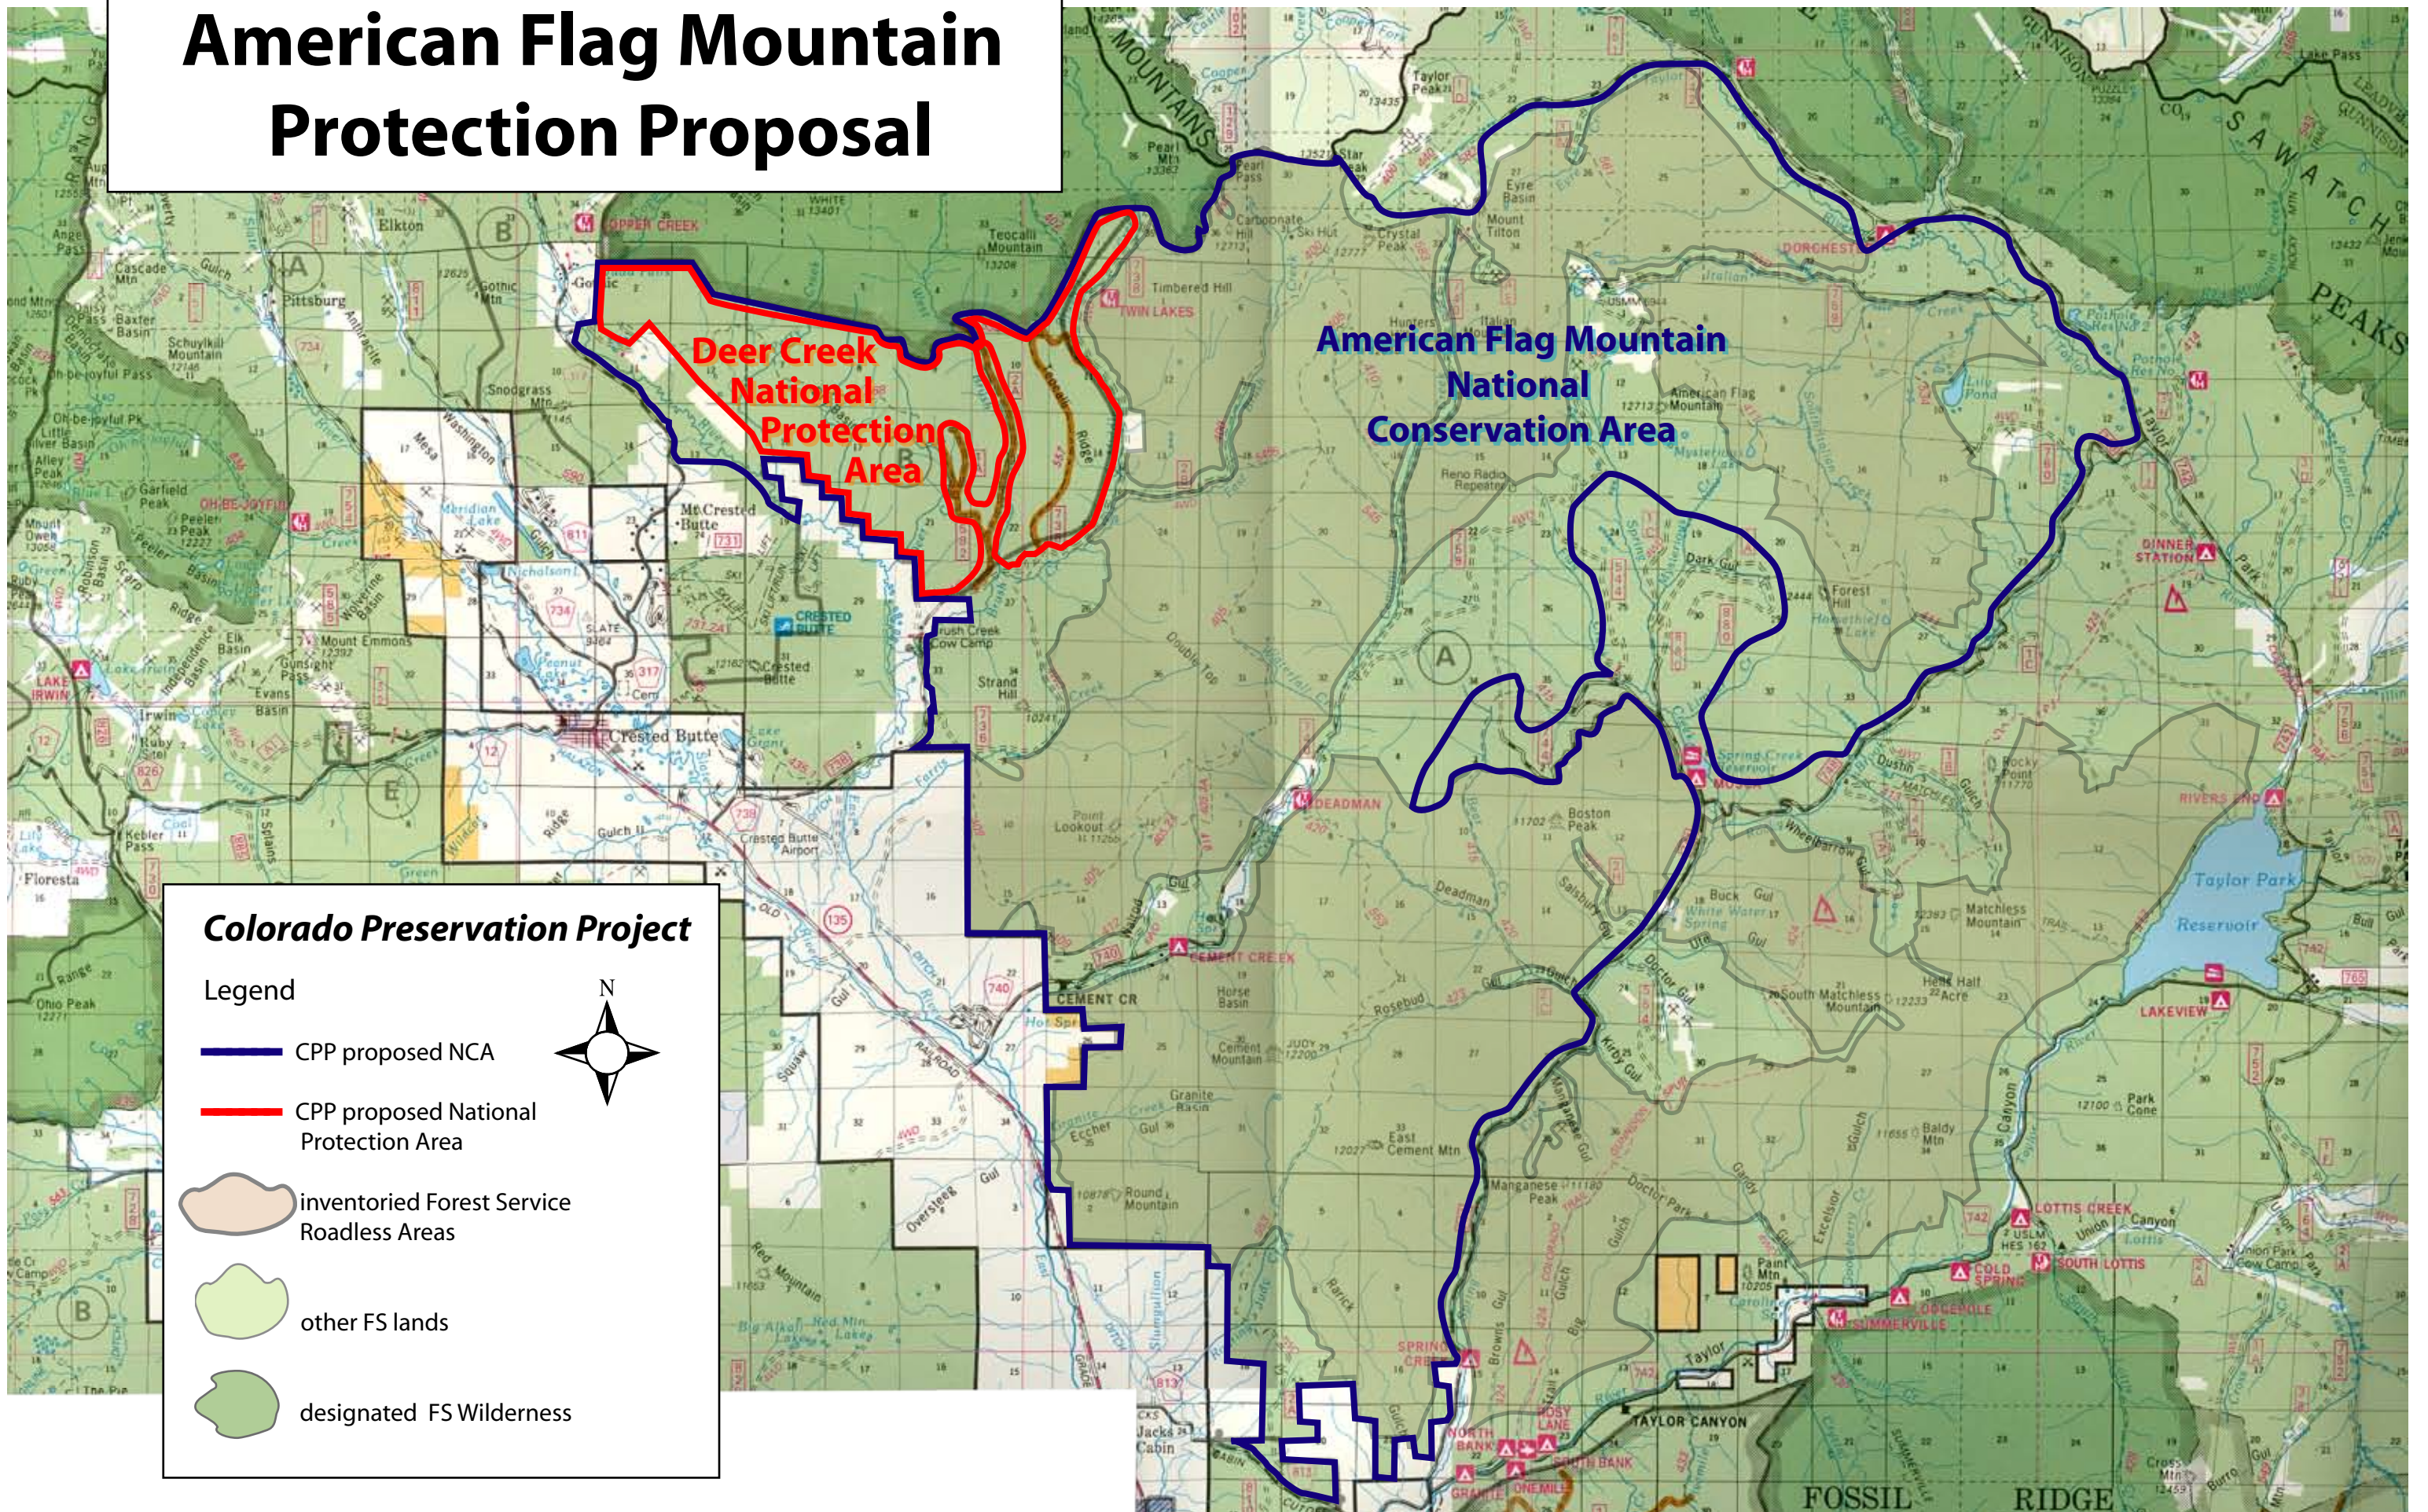

American Flag Mountain Protection Proposal

Colorado Preservation Project

Legend

-  CPP proposed NCA
-  CPP proposed National Protection Area
-  inventoried Forest Service Roadless Areas
-  other FS lands
-  designated FS Wilderness